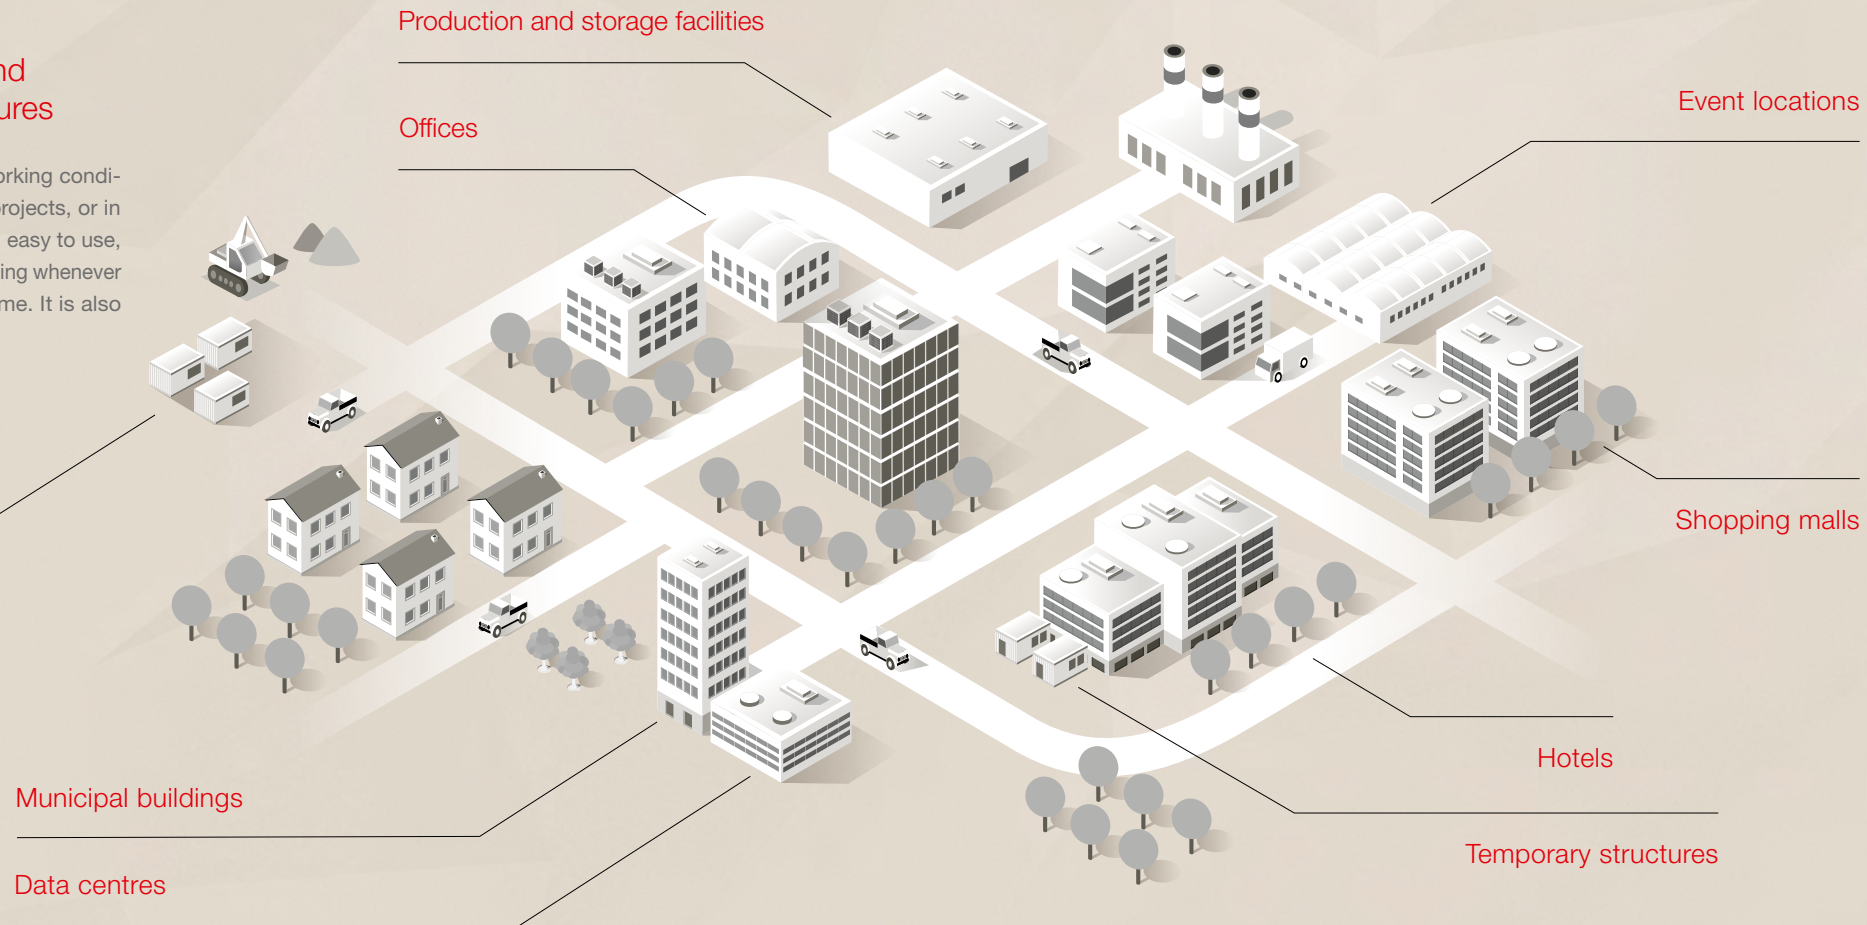

Fast, flexible, reliable

Whether for spontaneous use as a substitute system for a day, temporary heating or cooling for a few weeks, or a longer-term option over several months, MELRent creates the right climate all year round. Our service combines both heating and cooling in a single efficient solution.

MELRent: reliable heating and cooling for temporary structures

MELRent lets you create comfortable working conditions during renovation and expansion projects, or in containers on building sites. Reliable and easy to use, this service lets you order heating and cooling whenever you need them, and delivers them on time. It is also ideal for event locations or ice rinks.

Construction site organisation

MELRent: a flexible solution for temporary capacity expansion

MELRent is also a cost-effective way to cover temporary peaks in demand for cooling or heating. It is ideal for manufacturing and storage facilities in industries ranging from food production, chemicals and agriculture to office buildings and many more environments. MELRent can also be used separately.

MELRent: quick help in an emergency

MELRent offers 24-hour reliability in an emergency and can help in a variety of environments when your existing cooling or heating systems fail. It can keep things running smoothly until your existing systems are back up and running.

Further information
can be found here!

Municipal buildings

Data centres

The MELRent system

Broad range of available models, accessories and perfect service. Everything you need, from a single provider.

Heat pumps for heating and cooling
from 20 kW to 570 kW